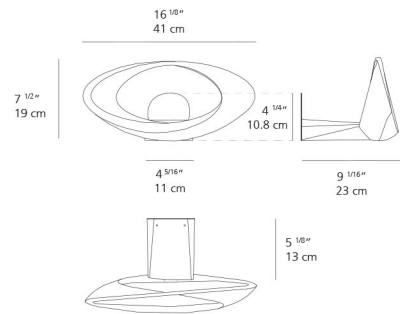

DIMMING FEATURE

dimnable

DIMENSIONS

FINISH

white

CERTIFICATIONS

c.UL.us listed

AMUSESPOT.COM
702.857.8212