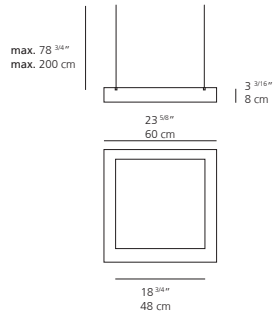

ALTROVE 600 suspension

EMISSION

direct

LIGHT SOURCE

FLU
2x55W 2G11/TT5

DIMMING FEATURE

dimnable

DIMENSIONS