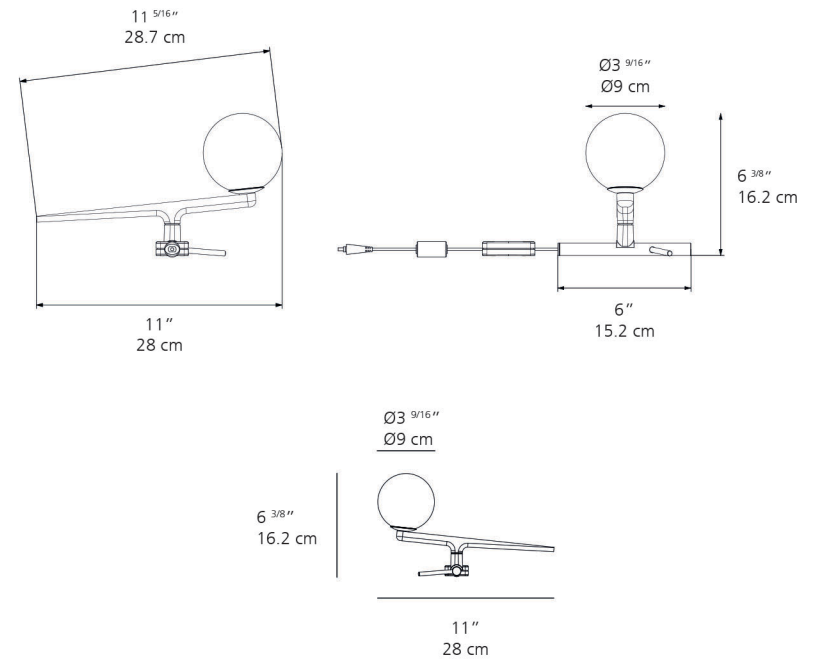

# Technical Data

<b>EMISSION</b>	Diffused
<b>LIGHT SOURCE</b>	LED 6.9W 3000K > 90CRI LED Array Integrated light source
<b>DIMMING FEATURE</b>	Dimmable (on cord)
<b>DELIVERED LUMENS</b>	500lm
<b>FINISH</b>	<ul style="list-style-type: none"> <li>○ Glass white (diffuser)</li> <li>● Brushed brass (swallows)</li> <li>● Black (stem &amp; base)</li> </ul>
<b>CERTIFICATIONS</b>	IP20