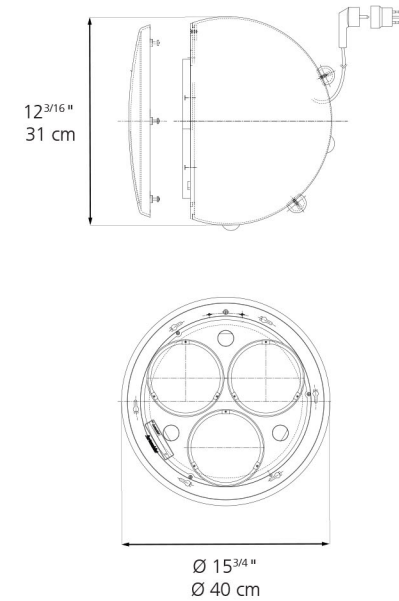

Yang Table

YANG

Technical data

MATERIALS	Diffuser in Methacrylate Transparent polycarbonate case
EMISSION	Diffused
LIGHT SOURCE	LED (Integrated) 3x11.2W RGB C.O.B
DIMMING FEATURE	Switch (On cord)
FINISH	○ Clear
CERTIFICATIONS	IP20