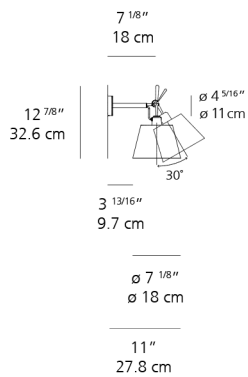

TOLOMEO SHADE WALL

TOLOMEO SHADE 7" WALL

EMISSION

adjustable direct and diffused

LIGHT SOURCE

LED, CFL, INC
max 60W E26/A19

DIMMING FEATURE

on/off switch on lampholder

TOLOMEO SHADE 10" WALL

EMISSION

adjustable direct and diffused

LIGHT SOURCE

LED, CFL, INC
max 100W E26/A19