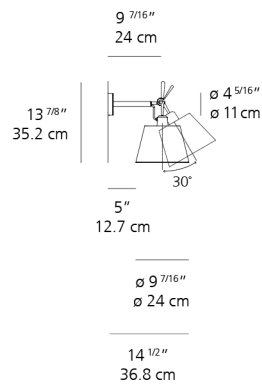

DIMMING FEATURE

on/off switch on lampholder