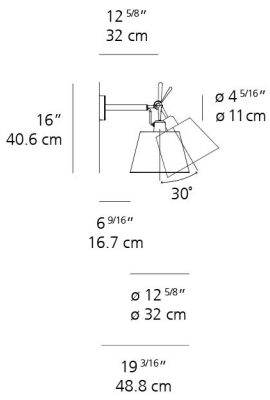

TOLOMEO SHADE 12" WALL

EMISSION

adjustable direct and diffused

LIGHT SOURCE

LED, CFL, INC
max 100W E26/A19

DIMMING FEATURE

on/off switch on lampholder

- aluminum/parchment
- aluminum/fiber

parchment

fiber