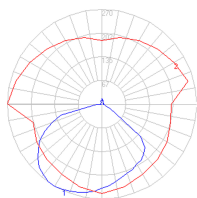

## Dimensions

## Light distribution

Direct

Red = Max Cd. Through Vertical plane

Blue = Max Cd. Through Horizontal plane