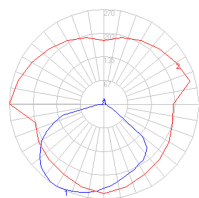

## Dimensions

## Light distribution

Direct

Red = Max Cd. Through Vertical plane  
Blue = Max Cd. Through Horizontal plane