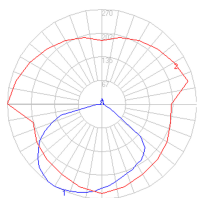

### Dimensions

### Light distribution

Direct

Red = Max Cd. Through Vertical plane  
Blue = Max Cd. Through Horizontal plane