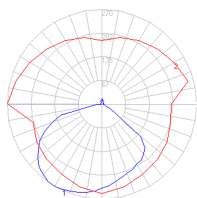

### Dimensions

### Packaging

2 Boxes

1 x 13-1/2" x 19" x 48-1/8" / 10.58 lbs - 34 cm x 48 cm x 122 cm / 4.8 kg

1 x 10-5/16" x 10-5/16" x 7-15/16" / 1.32 lbs - 26 cm x 26 cm x 20 cm / .6 kg

### Light distribution

Direct

Red = Max Cd. Through Vertical plane  
Blue = Max Cd. Through Horizontal plane