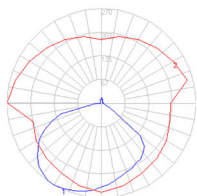

### Dimensions

### Light distribution

Red = Max Cd. Through Vertical plane  
Blue = Max Cd. Through Horizontal plane