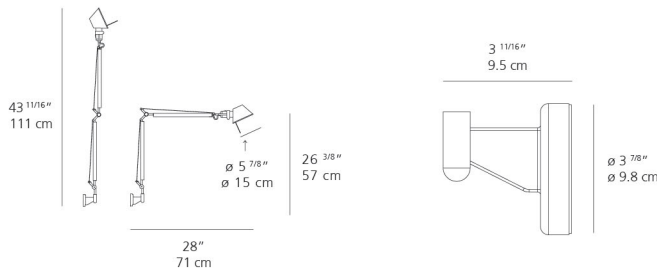

Features & Accessories

- Fully adjustable, articulated arm structure
- Tilttable and rotatable diffuser (90 degrees in both directions)

Dimensions

Packaging

2 Boxes

1 x 10-5/16" x 7-9/16" x 33-3/16" / 3.75 lbs - 26 cm x 19 cm x 84 cm / 1.702 kg

1 x 4-7/16" x 4-7/16" x 4-7/16" / .55 lbs - 11 cm x 11 cm x 11 cm / .25 kg

Light distribution

Direct

Red = Max Cd. Through Vertical plane

Blue = Max Cd. Through Horizontal plane

Luminaire weight

1.73 lbs / .79 kg