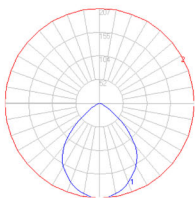

Features & Accessories

- Fully adjustable, articulated arm structure
- Tilttable and rotatable diffuser (90 degrees in both directions)

Dimensions

Packaging

2 Boxes

1 x 10-5/16" x 7-9/16" x 33-3/16" / 3.75 lbs - 26 cm x 19 cm x 84 cm / 1.702 kg

1 x 4-7/16" x 4-7/16" x 4-7/16" / .55 lbs - 11 cm x 11 cm x 11 cm / .25 kg

Light distribution

Direct

Red = Max Cd. Through Vertical plane

Blue = Max Cd. Through Horizontal plane

Luminaire weight

1.73 lbs / .79 kg