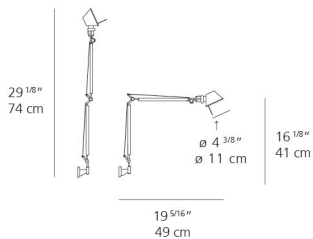

Lamp type	LED-T
Lamp	max 60W E12/G16.5
Lamp Included	No
Control type	On/Off (On Cord)
Input Voltage	120V
Power consumption	N/A
Ballast	N/A

Colors & Finishes

Aluminum

Materials

- Arms and diffuser in aluminum
- Joints and tension control knobs in polished die-cast aluminum
- Tension cables in stainless steel
- J-Bracket in polished die-cast aluminum

Dimensions

Packaging

2 Boxes

1 x 8-3/4" x 8-3/4" x 19-13/16" / 2.51 lbs - 22 cm x 22 cm x 50 cm / 1.14 kg

1 x 7-3/16" x 6-13/16" x 7-3/16" / 1.1 lbs - 18 cm x 17 cm x 18 cm / .5 kg

Light distribution

Direct

Features & Accessories

- Fully adjustable, articulated arm structure
- Tilttable and 360 degrees rotatable diffuser
- Provided with 10ft cord and plug

Dimensions

Packaging

2 Boxes

1 x 8-3/4" x 8-3/4" x 19-13/16" / 2.51 lbs - 22 cm x 22 cm x 50 cm / 1.14 kg

1 x 4-7/16" x 4-7/16" x 4-7/16" / .55 lbs - 11 cm x 11 cm x 11 cm / .25 kg

Light distribution

Direct

Red = Max Cd. Through Vertical plane

Blue = Max Cd. Through Horizontal plane

Luminaire weight

1.37 lbs / .62 kg