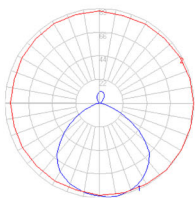

Features & Accessories

- Fully adjustable, articulated arm structure
- Tilttable and 360 degrees rotatable diffuser
- Provided with 10ft cord and plug

Dimensions

Packaging

2 Boxes

1 x 8-3/4" x 8-3/4" x 19-13/16" / 2.51 lbs - 22 cm x 22 cm x 50 cm / 1.14 kg

1 x 4-7/16" x 4-7/16" x 4-7/16" / .55 lbs - 11 cm x 11 cm x 11 cm / .25 kg

Light distribution

Direct

Red = Max Cd. Through Vertical plane

Blue = Max Cd. Through Horizontal plane

Luminaire weight

1.37 lbs / .62 kg