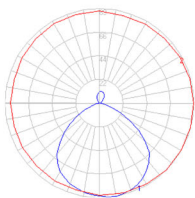

Dimensions

Packaging

2 Boxes

1 x 8-3/4" x 8-3/4" x 19-13/16" / 2.51 lbs - 22 cm x 22 cm x 50 cm / 1.14 kg

1 x 7-3/16" x 6-13/16" x 7-3/16" / 1.1 lbs - 18 cm x 17 cm x 18 cm / .5 kg

Light distribution

Direct

Red = Max Cd. Through Vertical plane
Blue = Max Cd. Through Horizontal plane

Luminaire weight

1.7 lbs / .77 kg

Warranty

5 year Limited warranty

AMUSESPOT.COM
702.857.8212

Tolomeo micro wall w/ S bracket aluminum

1 x 4-7/16" x 4-7/16" x 4-7/16" / .55 lbs - 11 cm x 11 cm x 11 cm / .25 kg

Light distribution

Direct

Red = Max Cd. Through Vertical plane

Blue = Max Cd. Through Horizontal plane

Luminaire weight

1.37 lbs / .62 kg