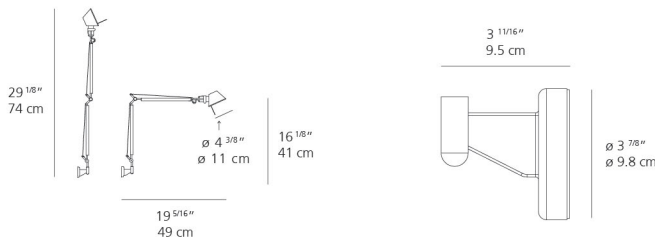

Dimensions

Packaging

2 Boxes

1 x 8-3/4" x 8-3/4" x 19-13/16" / 2.51 lbs - 22 cm x 22 cm x 50 cm / 1.14 kg

1 x 7-3/16" x 6-13/16" x 7-3/16" / 1.1 lbs - 18 cm x 17 cm x 18 cm / .5 kg

Light distribution

Direct

Red = Max Cd. Through Vertical plane
Blue = Max Cd. Through Horizontal plane

Luminaire weight

1.7 lbs / .77 kg

Warranty

5 year Limited warranty

AMUSESPOT.COM
702.857.8212

Tolomeo micro wall w/ S bracket aluminum

Features & Accessories

- Fully adjustable, articulated arm structure
- Tilttable and 360 degrees rotatable diffuser
- Provided with 10ft cord and plug

Dimensions

Packaging

2 Boxes

1 x 8-3/4" x 8-3/4" x 19-13/16" / 2.51 lbs - 22 cm x 22 cm x 50 cm / 1.14 kg

1 x 4-7/16" x 4-7/16" x 4-7/16" / .55 lbs - 11 cm x 11 cm x 11 cm / .25 kg

Light distribution

Direct

Red = Max Cd. Through Vertical plane

Blue = Max Cd. Through Horizontal plane

Luminaire weight

1.37 lbs / .62 kg