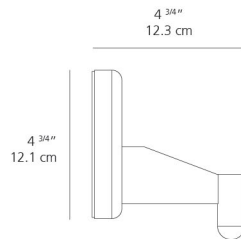

Dimensions

Packaging

2 Boxes

1 x 8-3/4" x 8-3/4" x 19-13/16" / 2.51 lbs - 22 cm x 22 cm x 50 cm / 1.14 kg

1 x 7-3/16" x 6-13/16" x 7-3/16" / 1.1 lbs - 18 cm x 17 cm x 18 cm / .5 kg

Light distribution

Direct

SPECIFICATIONS

TOL1140

Design By

Michele De Lucchi
Giancarlo Fassina

Collection

Design

Specifications

Lamp type	LED-T
Lamp	max 60W E12/G16.5
Lamp Included	No
Control type	On/Off (On Cord)
Input Voltage	120V
Power consumption	N/A
Ballast	N/A

Features & Accessories

- Fully adjustable, articulated arm structure
- Tilttable and 360 degrees rotatable diffuser
- Provided with 10ft cord and plug

Dimensions

Packaging

2 Boxes

1 x 8-3/4" x 8-3/4" x 19-13/16" / 2.51 lbs - 22 cm x 22 cm x 50 cm / 1.14 kg

1 x 4-7/16" x 4-7/16" x 4-7/16" / .55 lbs - 11 cm x 11 cm x 11 cm / .25 kg

Light distribution

Direct

Red = Max Cd. Through Vertical plane

Blue = Max Cd. Through Horizontal plane

Luminaire weight

1.37 lbs / .62 kg