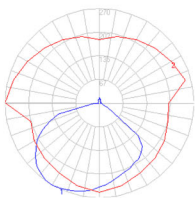

Dimensions

Packaging

2 Boxes

1 x 10-1/8" x 8-3/16" x 34-1/8" / 4.19 lbs - 25.5 cm x 20.5 cm x 86.5 cm / 1.9 kg

1 x 7-3/16" x 6-13/16" x 7-3/16" / 1.1 lbs - 18 cm x 17 cm x 18 cm / .5 kg

Light distribution

Red = Max Cd. Through Vertical plane
Blue = Max Cd. Through Horizontal plane

1 x 4-7/16" x 4-7/16" x 4-7/16" / .55 lbs - 11 cm x 11 cm x 11 cm / .25 kg

Light distribution

Direct

Red = Max Cd. Through Vertical plane
Blue = Max Cd. Through Horizontal plane

Luminaire weight

2.14 lbs / .97 kg