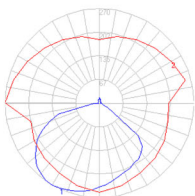

Features & Accessories

- Fully adjustable, articulated arm structure
- Tilttable and 360 degrees rotatable diffuser
- Provided with 10ft cord and plug

Dimensions

Packaging

2 Boxes

1 x 10-1/8" x 8-3/16" x 34-1/8" / 4.19 lbs - 25.5 cm x 20.5 cm x 86.5 cm / 1.9 kg

1 x 4-7/16" x 4-7/16" x 4-7/16" / .55 lbs - 11 cm x 11 cm x 11 cm / .25 kg

Light distribution

Direct

Red = Max Cd. Through Vertical plane
Blue = Max Cd. Through Horizontal plane

Luminaire weight

2.14 lbs / .97 kg