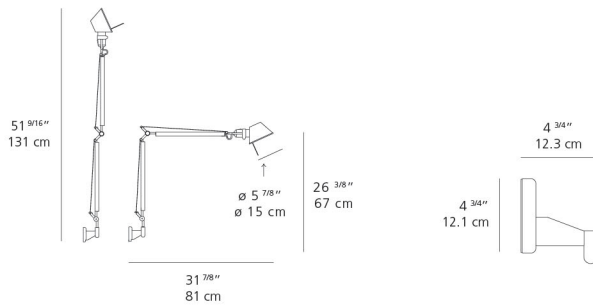

Lamp type	LED-T
Lamp	max 100W E26/A19
Lamp Included	No
Control type	On/Off (On Head)
Input Voltage	120V
Power consumption	N/A
Ballast	N/A

Colors & Finishes

- Aluminum
- Black
- White

Materials

- Arms and diffuser in aluminum
- Joints and tension control knobs in polished die-cast aluminum
- Tension cables in stainless steel
- J-Bracket in polished die-cast aluminum

Dimensions

Packaging

2 Boxes

1 x 10-1/8" x 8-3/16" x 34-1/8" / 4.19 lbs - 25.5 cm x 20.5 cm x 86.5 cm / 1.9 kg

1 x 7-3/16" x 6-13/16" x 7-3/16" / 1.1 lbs - 18 cm x 17 cm x 18 cm / .5 kg

Light distribution

Red = Max Cd. Through Vertical plane
Blue = Max Cd. Through Horizontal plane

Features & Accessories

- Fully adjustable, articulated arm structure
- Tilttable and 360 degrees rotatable diffuser
- Provided with 10ft cord and plug

Dimensions

Packaging

2 Boxes

1 x 10-1/8" x 8-3/16" x 34-1/8" / 4.19 lbs - 25.5 cm x 20.5 cm x 86.5 cm / 1.9 kg

1 x 4-7/16" x 4-7/16" x 4-7/16" / .55 lbs - 11 cm x 11 cm x 11 cm / .25 kg

Light distribution

Direct

Red = Max Cd. Through Vertical plane
Blue = Max Cd. Through Horizontal plane

Luminaire weight

2.14 lbs / .97 kg