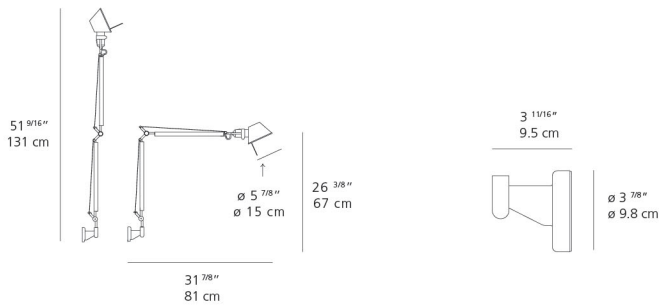

Dimensions

Packaging

2 Boxes

1 x 10-1/8" x 8-3/16" x 34-1/8" / 4.19 lbs - 25.5 cm x 20.5 cm x 86.5 cm / 1.9 kg

1 x 7-3/16" x 6-13/16" x 7-3/16" / 1.1 lbs - 18 cm x 17 cm x 18 cm / .5 kg

Light distribution

Red = Max Cd. Through Vertical plane
Blue = Max Cd. Through Horizontal plane

Design By

Michele De Lucchi
Giancarlo Fassina

Collection

Design

Specifications

Lamp type	LED-T
Lamp	max 100W E26/A19
Lamp Included	No
Control type	On/Off (On Head)
Input Voltage	120V
Power consumption	N/A
Ballast	N/A

Features & Accessories

- Fully adjustable, articulated arm structure
- Tilttable and 360 degrees rotatable diffuser
- Provided with 10ft cord and plug

Dimensions

Packaging

2 Boxes

1 x 10-1/8" x 8-3/16" x 34-1/8" / 4.19 lbs - 25.5 cm x 20.5 cm x 86.5 cm / 1.9 kg

1 x 4-7/16" x 4-7/16" x 4-7/16" / .55 lbs - 11 cm x 11 cm x 11 cm / .25 kg

Light distribution

Direct

Red = Max Cd. Through Vertical plane
Blue = Max Cd. Through Horizontal plane

Luminaire weight

2.14 lbs / .97 kg