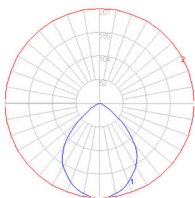

### Dimensions

### Packaging

2 Boxes

1 x 10-5/16" x 7-9/16" x 33-3/16" / 3.99 lbs - 26 cm x 19 cm x 84 cm / 1.809 kg

1 x 4-7/16" x 4-7/16" x 4-7/16" / .55 lbs - 11 cm x 11 cm x 11 cm / .25 kg

### Light distribution

Direct

Red = Max Cd. Through Vertical plane

Blue = Max Cd. Through Horizontal plane