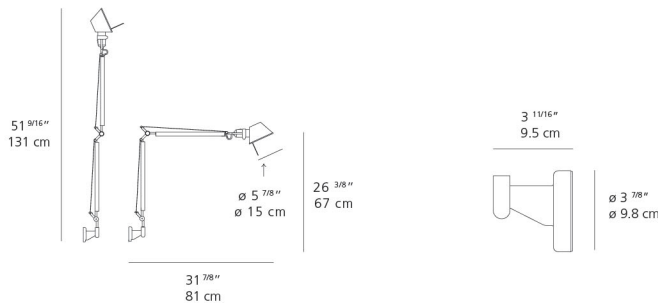

### Specifications

Delivered lumens	358lm
Light output ratio	34.42lm/W
Power consumption	10.4W
Led type	9W Array*
CCT (Correlated Color Temperature)	3000K
CRI (Color Rendering Index)	>80
Life expectancy	50000Hrs
Control type	DIMMABLE (On Head)
Input Voltage	120-240V
Driver	Plug-In

### Dimensions