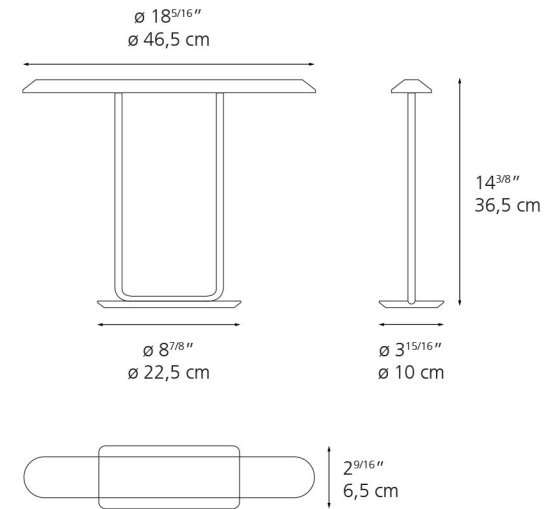

Tempio Table

Technical data

| | |
|-------------------------|----------------------------|
| MATERIALS | Body in aluminum and steel |
| EMISSION | Direct |
| LIGHT SOURCE | 14W LED |
| CCT | 3000K |
| CRI | >80 |
| DELIVERED LUMENS | 610lm |
| FINISH | ● Bronze |
| CERTIFICATIONS | IP20 |