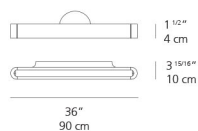

CERTIFICATIONS
c.UL.us listed, ADA

TALO 90 (36") wall

EMISSION
indirect and direct

LIGHT SOURCE
LED
39W 3000K >80CRI

DIMMING FEATURE
dimmable

DIMENSIONS

FINISH

- white
- silver/grey

CERTIFICATIONS
c.UL.us listed, ADA

TALO 120 (48") wall

EMISSION
indirect and direct

LIGHT SOURCE
LED
54W 3000K >80CRI

DIMMING FEATURE
dimmable

DIMENSIONS

FINISH

- white
- silver/grey