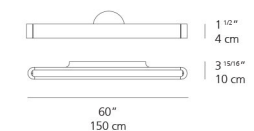

CERTIFICATIONS
c.UL.us listed, ADA

TALO 150 (60") wall

EMISSION
indirect and direct

LIGHT SOURCE
LED
68W 3000K >80CRI

DIMMING FEATURE
dimmable

DIMENSIONS

FINISH

- white
- silver/grey

CERTIFICATIONS
c.UL.us listed, ADA

AMUSEPOT.COM
702.857.8212

TALO MINI wall

TALO MINI LED wall

EMISSION
direct and indirect

LIGHT SOURCE
LED
20W 3000K >80CRI
or
20W 2700K >90 CRI

DIMMING FEATURE
dimmable

DIMENSIONS