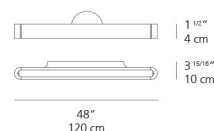

CERTIFICATIONS
c.UL.us listed, ADA

TALO 90 (36") wall

EMISSION
indirect and direct

LIGHT SOURCE
LED
39W 3000K >80CRI

DIMMING FEATURE
dimmable

DIMENSIONS

FINISH

- white
- silver/grey

CERTIFICATIONS
c.UL.us listed, ADA

TALO 120 (48") wall

EMISSION
indirect and direct

LIGHT SOURCE
LED
54W 3000K >80CRI

DIMMING FEATURE
dimmable

DIMENSIONS

FINISH

- white
- silver/grey