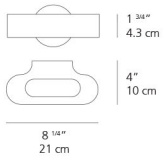

CERTIFICATIONS
c.UL.us listed, ADA

AMUSEPOT.COM
702.857.8212

TALO MINI wall

TALO MINI LED wall

EMISSION
direct and indirect

LIGHT SOURCE
LED
20W 3000K >80CRI
or
20W 2700K >90 CRI

DIMMING FEATURE
dimmable

DIMENSIONS