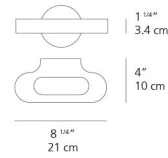

DIMENSIONS

FINISH

☐ white

CERTIFICATIONS
c.UL.us listed, ADA