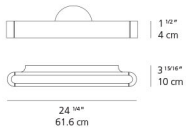

TALO LED wall

TALO 60 (24") wall

EMISSION
indirect and direct

LIGHT SOURCE
LED
36W 3000K >80CRI

DIMMING FEATURE
dimmable

DIMENSIONS

FINISH

- gloss white
- polished aluminum
- satin copper

CERTIFICATIONS
c.UL.us listed, ADA

TALO 90 (36") wall

EMISSION
indirect and direct

LIGHT SOURCE
LED
39W 3000K >80CRI

DIMMING FEATURE
dimmable

DIMENSIONS

FINISH

- white
- silver/grey