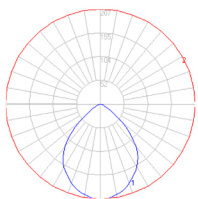

## Dimensions

## Packaging

2 Boxes

1 x 10-5/16" x 7-9/16" x 33-3/16" / 3.75 lbs - 26 cm x 19 cm x 84 cm / 1.702 kg

1 x 11-7/8" x 11-7/8" x 3-13/16" / 7.39 lbs - 30 cm x 30 cm x 9.5 cm / 3.35 kg

## Light distribution

Direct

Red = Max Cd. Through Vertical plane

Blue = Max Cd. Through Horizontal plane