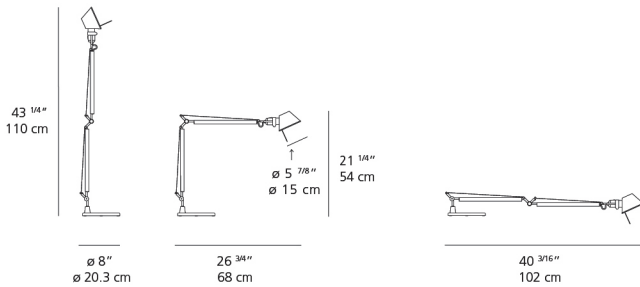

## Specifications

Delivered lumens	357lm
Light output ratio	33.4lm/W
Power consumption	10.69W
Led type	10W Array*
CCT (Correlated Color Temperature)	3000K
CRI (Color Rendering Index)	>80
Life expectancy	50000Hrs
Control type	DIMMABLE (On Head)
Input Voltage	120V
Driver	N/A

## Dimensions