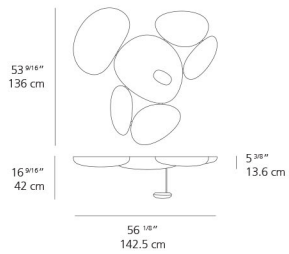

# SKYDRO ceiling

**EMISSION**  
indirect

**LIGHT SOURCE**  
LED  
29W 3000K >80CRI  
or  
29W 2700K >93 CRI

**DIMMING FEATURE**  
dimmable

**DIMENSIONS**

**FINISH**  
■ standard

**CERTIFICATIONS**  
c.UL.us listed