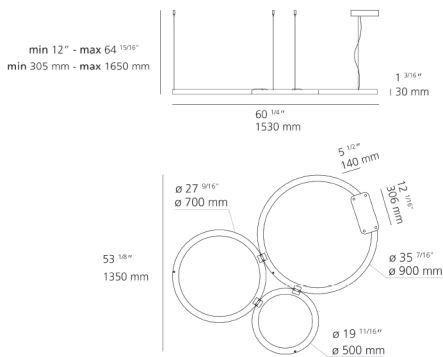

2063018A

Design By
BJARKE INGELS GROUP

Collection

Design

Specifications

Delivered lumens	5510.14lm
Light output ratio	61.9lm/W
Power consumption	89W
Led type	84W Array*
CCT (Correlated Color Temperature)	3000K
CRI (Color Rendering Index)	>90
Life expectancy	50000Hrs
Control type	Dimmable 0-10V
Input Voltage	120-277V
Driver	MEAN WELL - 1 x PWM-90-48

Colors & Finishes

White

Materials

- Aluminum Ring, Thermoplastic Canopy

Features & Accessories

Dimensions

Packaging

2 Boxes

1 x 65" x 59-1/8" x 6" / 32.63 lbs - 165 cm x 150 cm x 15 cm / 14.8 kg

1 x 16-5/8" x 7-15/16" x 4" / 4.63 lbs - 42 cm x 20 cm x 10 cm / 2.1 kg

Light distribution

Direct

Luminaire weight

4.19 lbs / 1.9 kg

Warranty