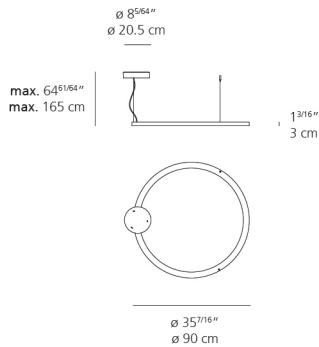

Design By

BJARKE INGELS GROUP

Collection

Design

Specifications

Delivered lumens	3308.69lm
Light output ratio	87.1lm/W
Power consumption	38W
Led type	36W Array*
CCT (Correlated Color Temperature)	3000K
CRI (Color Rendering Index)	>90
Life expectancy	50000Hrs
Control type	Dimmable 0-10V
Input Voltage	120V
Driver	TCI - 1 x 125504

Colors & Finishes

White

Materials

- Ring in aluminum
- Canopy in thermoplastic

Features & Accessories

Dimensions

Packaging

2 Boxes

1 x 39-7/16" x 39-7/16" x 6" / 14.55 lbs - 100 cm x 100 cm x 15 cm / 6.6 kg

1 x 12-5/16" x 12-5/16" x 4-13/16" / 3.97 lbs - 31 cm x 31 cm x 12 cm / 1.8 kg

Light distribution

Direct

Luminaire weight

14.55 lbs / 6.6 kg