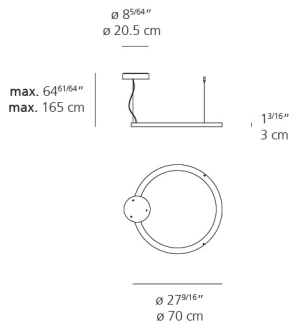

Design By

BJARKE INGELS GROUP

Collection

Design

Specifications

Delivered lumens	2104.85lm
Light output ratio	84.2lm/W
Power consumption	25W
Led type	21W Array*
CCT (Correlated Color Temperature)	3000K
CRI (Color Rendering Index)	>90
Life expectancy	50000Hrs
Control type	Dimmable 2-Wire
Input Voltage	120-277V
Driver	HATCH - 1 x XTC32-0700P-UNV-I

Colors & Finishes

White

Materials

- Ring in aluminum
- Canopy in thermoplastic

Features & Accessories

Dimensions

Packaging

2 Boxes

1 x 31-9/16" x 31-9/16" x 6" / 11.02 lbs - 80 cm x 80 cm x 15 cm / 5 kg

1 x 12-5/16" x 12-5/16" x 4-13/16" / 3.97 lbs - 31 cm x 31 cm x 12 cm / 1.8 kg

Light distribution

Direct

Luminaire weight

2.76 lbs / 1.25 kg