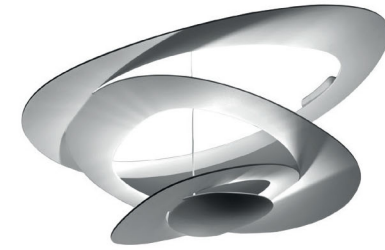

Technical data

17 ⁵/₁₆"
44 cm

37"
94 cm

PIRCE

MATERIALS Flexible painted steel structure, covered with a natural anti-yellowing silicone case

EMISSION Indirect

LIGHT SOURCE LED 28W 2700K > 90CRI
or
LED 28W 3000K > 93CRI

DIMMING FEATURE Dimmable

FINISH ○ White

CERTIFICATIONS c.UL.us listed

GIUSEPPE MAURIZIO SCUTELLA