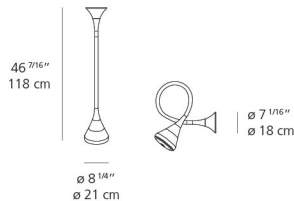

Delivered lumens	1763lm
Light output ratio	65.3lm/W
Power consumption	27W
Led type	25W C.O.B.*
CCT (Correlated Color Temperature)	2700K
CRI (Color Rendering Index)	>90
Life expectancy	50000Hrs
Control type	Dimmable 2-Wire**
Input Voltage	120-277V
Driver	HATCH - 1 x XTC32-0700P-UNV-I

**Reverse or forward phase (120v only)

Colors & Finishes

- Transparent (Diffuser)
- Anodized grey (Stem)

Materials

- Structure in steel covered with a natural anti-yellowing silicone case
- Diffuser in transparent polycarbonate with rubber-effect coat
- Internal reflector made of specular with random perforations

Features & Accessories

- Arm is flexible and adjustable
- Perforations on reflector allow for unique lighting effect

Dimensions

Packaging

1 Box

1 x 34-5/16" x 24-1/8" x 12-11/16" / 17.64 lbs - 87 cm x 61 cm x 32 cm / 8 kg

Light distribution

Direct

Luminaire weight

8.38 lbs / 3.8 kg

Warranty

5 year limited warranty

AMUSESPOT.COM
702.857.8212