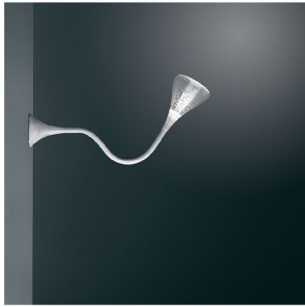

Pipe LED wall/ceiling

0671W18A

SPECIFICATIONS

Design By

Herzog & De Meuron

Collection

Design

Specifications

Delivered lumens	1763lm
Light output ratio	65.3lm/W
Power consumption	27W
Led type	25W C.O.B.*
CCT (Correlated Color Temperature)	2700K
CRI (Color Rendering Index)	>90
Life expectancy	50000Hrs
Control type	Dimmable 2-Wire**
Input Voltage	120-277V
Driver	HATCH - 1 x XTC32-0700P-UNV-I

**Reverse or forward phase (120v only)

Colors & Finishes

- Transparent (Diffuser)
- Anodized grey (Stem)

Materials

- Structure in steel covered with a natural anti-yellowing silicone case
- Diffuser in transparent polycarbonate with rubber-effect coat
- Internal reflector made of specular with random perforations