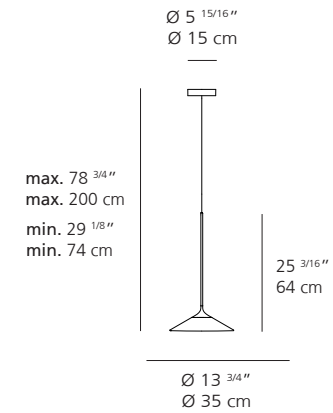

ORSA 35

ORSA 35

EMISSION	Diffused
LIGHT SOURCE	LED 22W 3000K>90CRI
DIMMING FEATURE	Dimmable 2-Wire
FINISH	<input type="radio"/> Clear (diffuser) <input checked="" type="radio"/> Black (pole)
CERTIFICATIONS	c.UL.us listed, IP20