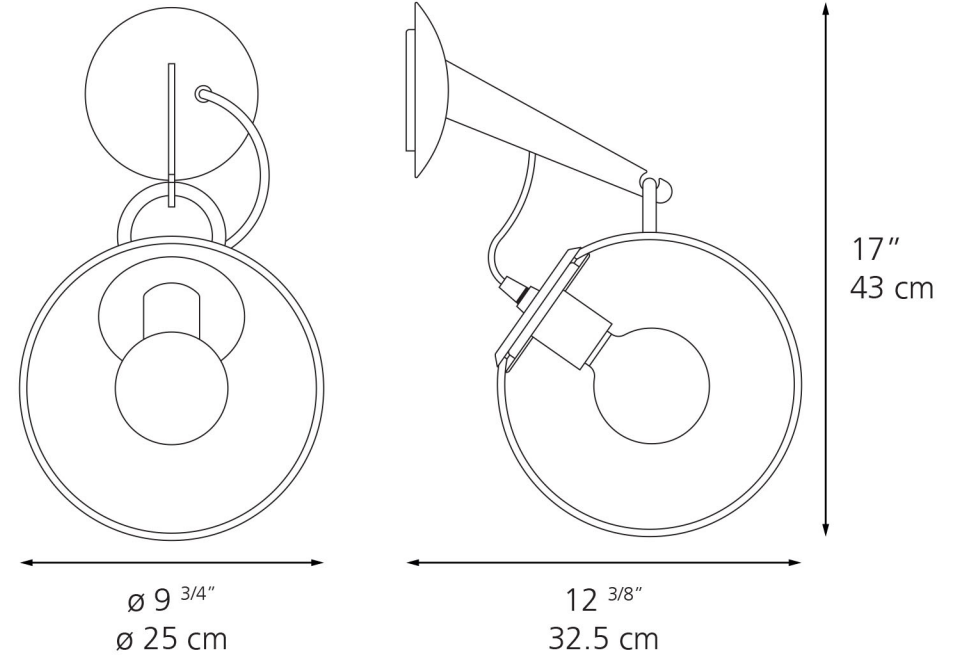

Miconos Wall

MICONOS

MATERIALS	Structure in polished chromed metal. Diffuser in transparent handblown glass.
EMISSION	Diffused
LIGHT SOURCE	LED, INC Max 100W E26/A19 or G38
DIMMING FEATURE	Dimmable 2-Wire
FINISH	● Polished Chrome ● Gold <small>New</small>
CERTIFICATIONS	c.UL.us listed, IP20