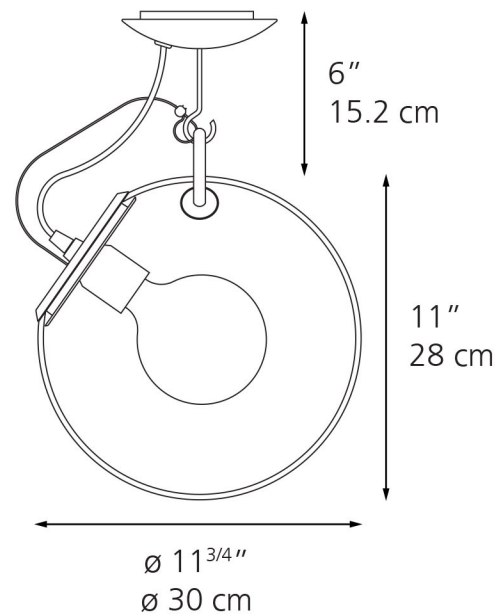

# Miconos Ceiling

AMUSEPOT.COM  
702.857.8212

<b>MATERIALS</b>	Structure in polished chromed metal. Diffuser in transparent handblown glass.
<b>EMISSION</b>	Diffused
<b>LIGHT SOURCE</b>	LED, INC Max 100W E26/A19 or G38
<b>DIMMING FEATURE</b>	Dimmable 2-Wire
<b>FINISH</b>	● Polished Chrome ● Gold <small>New</small>
<b>CERTIFICATIONS</b>	c.UL.us listed, IP20