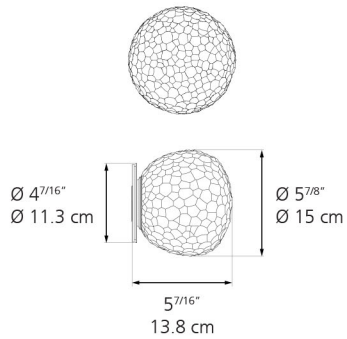

Meteorite Wall/Ceiling

METEORITE 15

METEORITE 35

METEORITE 48

METEORITE 15

METEORITE 35

METEORITE 48

	METEORITE 15	METEORITE 35
EMISSION	Diffused	Diffused
LIGHT SOURCE	LED Bulb (non integrated) Max 4W E12/G16.5	LED, HAL Max 100W E26/A19
DIMMING FEATURE	Dimmable	Dimmable
FINISH	○ White	○ White
CERTIFICATIONS	c.UL.us listed, IP20	c.UL.us listed, IP20