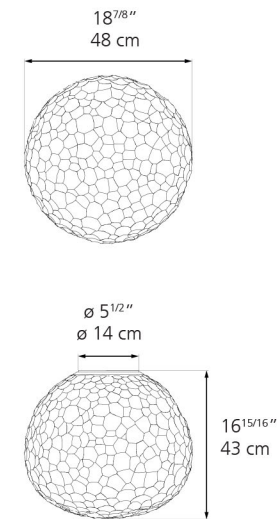

Meteorite Wall/Ceiling

METEORITE 15

METEORITE 35

METEORITE 48

METEORITE 15

METEORITE 35

METEORITE 48

	METEORITE 15	METEORITE 35
EMISSION	Diffused	Diffused
LIGHT SOURCE	LED Bulb (non integrated) Max 4W E12/G16.5	LED, HAL Max 100W E26/A19
DIMMING FEATURE	Dimmable	Dimmable
FINISH	○ White	○ White
CERTIFICATIONS	c.UL.us listed, IP20	c.UL.us listed, IP20