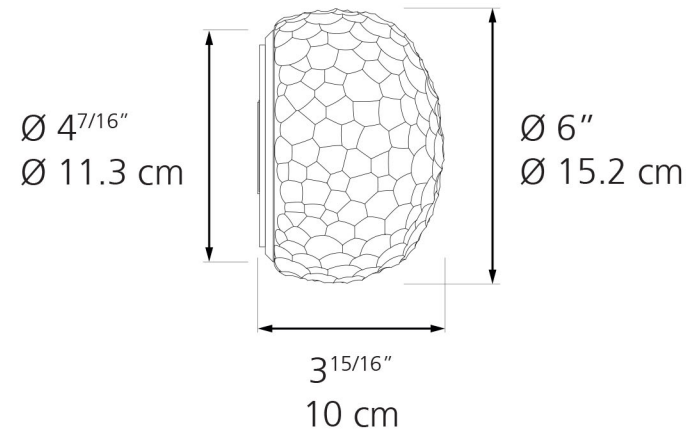

Meteorite Mini Wall/Ceiling

EMISSION	Diffused
LIGHT SOURCE	7W C.O.B
DIMMING FEATURE	Dimmable 2-wire
CCT	3000K
CRI	90
DELIVERED LUMENS	285lm
FINISH	○ White
CERTIFICATIONS	ADA, IP20

AMUSESPOT.COM
702.857.8212