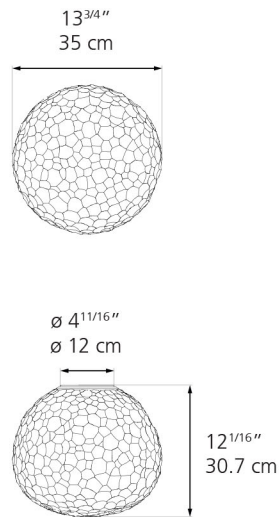

Meteorite Wall/Ceiling

METEORITE 15

METEORITE 35

METEORITE 48

METEORITE 15

METEORITE 35

METEORITE 48

	METEORITE 15	METEORITE 35
EMISSION	Diffused	Diffused
LIGHT SOURCE	LED Bulb (non integrated) Max 4W E12/G16.5	LED, HAL Max 100W E26/A19
DIMMING FEATURE	Dimmable	Dimmable
FINISH	○ White	○ White
CERTIFICATIONS	c.UL.us listed, IP20	c.UL.us listed, IP20