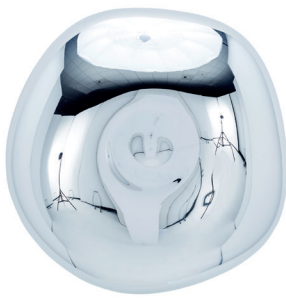

# MELT SURFACE LED

OFF

ON

OFF

ON

With Melt, our experiments in the technologically advanced field of vacuum metallisation take on a new twist. Melt is a distorted lighting globe born from our collaboration with Swedish radical design collective FRONT. Now available with a new custom-made Tom Dixon LED ring.

## MELT SURFACE CHROME LED US

**Code**  
MESS03CH-WUSM1  
**Components**  
MES03CH  
LEDS02CHUL

**Year of Design** 2016  
**Material** Polycarbonate  
**LED Spec** 6W LED included. LED and driver replaceable via Tom Dixon.  
**Rating/Location** Dry

## MELT SURFACE GOLD LED US

**Code**  
MESS03GO-WUSM1  
**Components**  
MES03GO  
LEDS02GOUL