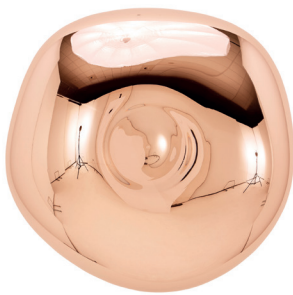

# MELT SURFACE LED

OFF

ON

OFF

ON

With Melt, our experiments in the technologically advanced field of vacuum metallisation take on a new twist. Melt is a distorted lighting globe born from our collaboration with Swedish radical design collective FRONT. Now available with a new custom-made Tom Dixon LED ring.

## MELT SURFACE CHROME LED US

**Code**  
MESS03CH-WUSM1  
**Components**  
MES03CH  
LEDS02CHUL

**Year of Design** 2016  
**Material** Polycarbonate  
**LED Spec** 6W LED included. LED and driver replaceable via Tom Dixon.  
**Rating/Location** Dry

## MELT SURFACE GOLD LED US

**Code**  
MESS03GO-WUSM1  
**Components**  
MES03GO  
LEDS02GOUL