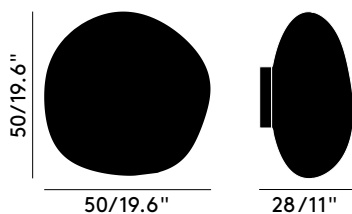

MELT SURFACE LED

With Melt, our experiments in the technologically advanced field of vacuum metallisation take on a new twist. Melt is a distorted lighting globe born from our collaboration with Swedish radical design collective FRONT. Now available with a new custom-made Tom Dixon LED ring.

MELT SURFACE CHROME LED US

Code
MESS03CH-WUSM1
Components
MES03CH
LEDS02CHUL

Year of Design 2016
Material Polycarbonate
LED Spec 6W LED included. LED and driver replaceable via Tom Dixon.
Rating/Location Dry

MELT SURFACE GOLD LED US

Code
MESS03GO-WUSM1
Components
MES03GO
LEDS02GOUL