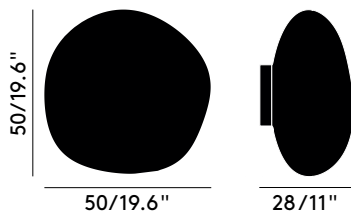

MELT SURFACE LED

With Melt, our experiments in the technologically advanced field of vacuum metallisation take on a new twist. Melt is a distorted lighting globe born from our collaboration with Swedish radical design collective FRONT. Now available with a new custom-made Tom Dixon LED ring.

MELT SURFACE COPPER LED US

Code
MESS03CO-WUSM1

Components
MES03CO
LEDS02COUL

MELT SURFACE SMOKE LED US

Code
MESS03SM-WUSM1

Components
MES03SM
LEDS02CHUL

Year of Design	2016
Material	Polycarbonate
LED Spec	6W LED included. LED and driver replaceable via Tom Dixon.
Rating/Location	Dry