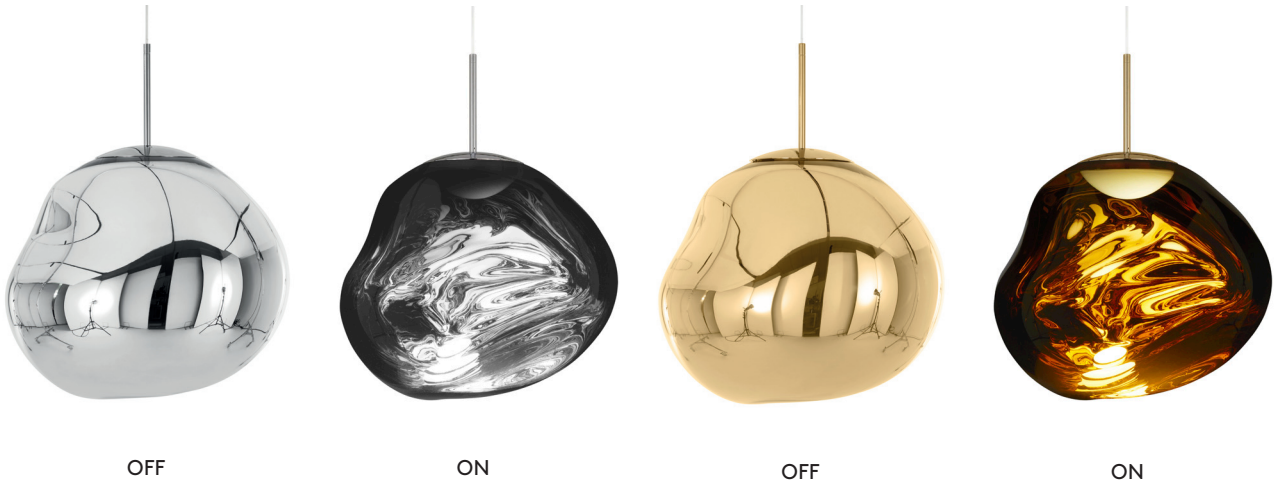

MELT PENDANT LED

Melt is evocative of molten glass, the interior of a melting glacier or images of deep space. An imperfect, organic and naturalistic light that produces a mesmerizing hot-blown glass effect. The Melt family is now available with a new custom-made Tom Dixon LED ring.

Year of Design	2014
Material	Polycarbonate
LED Spec	6W LED included. LED and driver replaceable via Tom Dixon.
Cable Spec	250cm/98.4in clear cable
Rating/Location	Dry

MELT PENDANT CHROME 50CM LED US

Code
MES03CH-PUSM1

Components
MES01CH
LEDP02CHUL

MELT PENDANT GOLD 50CM LED US

Code
MES03GO-PUSM1

Components
MES01G
LEDP02GOUL

MELT PENDANT LED

Melt is evocative of molten glass, the interior of a melting glacier or images of deep space. An imperfect, organic and naturalistic light that produces a mesmerizing hot-blown glass effect. The Melt family is now available with a new custom-made Tom Dixon LED ring.

Year of Design	2014
Material	Polycarbonate
LED Spec	6W LED included. LED and driver replaceable via Tom Dixon.
Cable Spec	250cm/98.4in clear cable
Rating/Location	Dry

MELT PENDANT COPPER 50CM LED US

Code
MES03CO-PUSM1