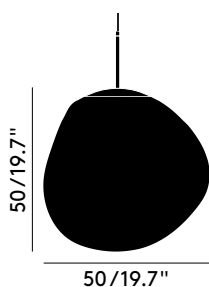

MELT PENDANT LED

Melt is evocative of molten glass, the interior of a melting glacier or images of deep space. An imperfect, organic and naturalistic light that produces a mesmerizing hot-blown glass effect. The Melt family is now available with a new custom-made Tom Dixon LED ring.

Year of Design	2014
Material	Polycarbonate
LED Spec	6W LED included. LED and driver replaceable via Tom Dixon.
Cable Spec	250cm/98.4in clear cable
Rating/Location	Dry

MELT PENDANT CHROME 50CM LED US

Code
MES03CH-PUSM1

Components
MES01CH
LEDP02CHUL

MELT PENDANT GOLD 50CM LED US

Code
MES03GO-PUSM1

Components
MES01G
LEDP02GOUL