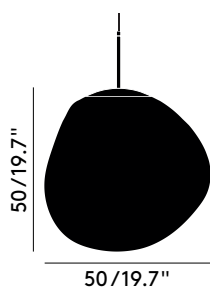

MELT PENDANT LED

Melt is evocative of molten glass, the interior of a melting glacier or images of deep space. An imperfect, organic and naturalistic light that produces a mesmerizing hot-blown glass effect. The Melt family is now available with a new custom-made Tom Dixon LED ring.

Year of Design	2014
Material	Polycarbonate
LED Spec	6W LED included. LED and driver replaceable via Tom Dixon.
Cable Spec	250cm/98.4in clear cable
Rating/Location	Dry

MELT PENDANT COPPER 50CM LED US

Code
MES03CO-PUSM1

Components
MES01CO
LEDP02COUL

MELT PENDANT SMOKE 50CM LED US

Code
MES03SM-PUSM1

Components
MES01SM
LEDP02CHUL