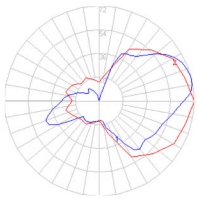

Features & Accessories

- Diffuser rotates at 45deg on each side of the median axis
- Diffuser adjusts into two different positions
- Dimmable 2-wire through wall switch and dimmable bulb

Dimensions

Packaging

1 Box

1 x 15" x 12-5/16" x 17-13/16" / 4.19 lbs - 38 cm x 31 cm x 45 cm / 1.9 kg

Light distribution

Diffused

Red = Max Cd. Through Vertical plane
Blue = Max Cd. Through Horizontal plane

Luminaire weight

1.32 lbs / .6 kg