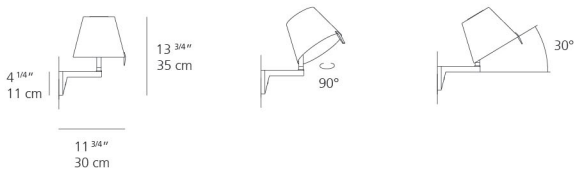

Lamp type	LED-T
Lamp	max 60W E12/G16.5
Lamp Included	No
Control type	On/Off (On Body) / Switch
Input Voltage	120V
Power consumption	N/A
Ballast	N/A

Colors & Finishes

- Grey
- Bronze

Materials

- Wall support in painted aluminum
- Diffuser in silk satin fabric on a plastic frame

Features & Accessories

- Diffuser rotates at 45deg on each side of the median axis
- Diffuser adjusts into two different positions
- Dimmable 2-wire through wall switch and dimmable bulb

Dimensions

Packaging

1 Box

1 x 15" x 12-5/16" x 17-13/16" / 4.19 lbs - 38 cm x 31 cm x 45 cm / 1.9 kg

Light distribution

Diffused

Red = Max Cd. Through Vertical plane
Blue = Max Cd. Through Horizontal plane

Luminaire weight

1.32 lbs / .6 kg