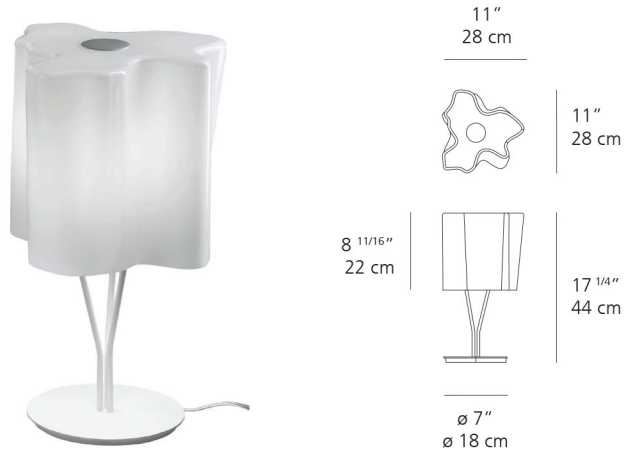

Logico Single Table

Technical data

LOGICO MINI

LOGICO

EMISSION	Diffused	Diffused
LIGHT SOURCE	LED, CFL, INC Max 3x40W E12/G16.5	LED, CFL, INC Max 3x60W E12/G16.5
DIMMING FEATURE	Dimmable (on frame)	Dimmable (on frame)
DIFFUSER	<input type="radio"/> Milky white <input checked="" type="radio"/> Tobacco ^{New} <input checked="" type="radio"/> Grey smoke ^{New}	<input type="radio"/> Milky white <input checked="" type="radio"/> Tobacco ^{New} <input checked="" type="radio"/> Grey smoke ^{New}
STEM AND BASE	<input type="radio"/> Pale Grey <input checked="" type="radio"/> Chrome ^{New}	<input type="radio"/> Pale Grey <input checked="" type="radio"/> Chrome ^{New}
CERTIFICATIONS	c.UL.us listed, IP20	c.UL.us listed, IP20