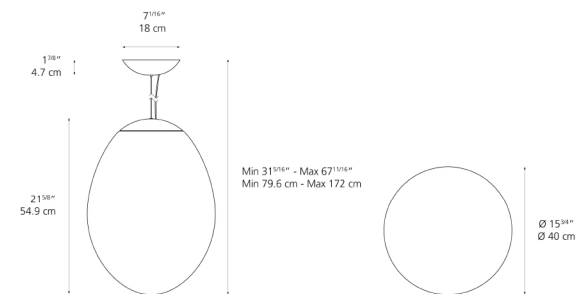

0152038A

Design By

BJARKE INGELS GROUP

Collection

Design

Specifications

Delivered lumens	2536lm
Light output ratio	91lm/W
Power consumption	28W
Led type	24W C.O.B.*
CCT (Correlated Color Temperature)	3000K
CRI (Color Rendering Index)	>90
Life expectancy	50000Hrs
Control type	Dimmable 0-10V / Dimmable 2-Wire**
Input Voltage	120-277V
Driver	EFORE - 1 x RCL030-700B

*Integrated light source **2-wire dimming at 120VAC only

Features & Accessories

- Integrated driver dual-mode dimming, 2-wire and 0-10V dimming options

Dimensions

Packaging

1 Box

1 x 22-15/16" x 22-15/16" x 22-9/16" / 19.62 lbs - 58 cm x 58 cm x 57 cm / 8.9 kg

Light distribution

Diffused

Red = Max Cd. Through Vertical plane
Blue = Max Cd. Through Horizontal plane

Luminaire weight

12.13 lbs / 5.5 kg

Warranty

www.amusespot.com
(702) 857-8212
FUN@AMUSESPOT.COM