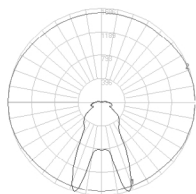

*Integrated light source **2-wire dimming at 120VAC only

Features & Accessories

- Integrated driver dual-mode dimming, 2-wire and 0-10V dimming options

Dimensions

Packaging

1 Box

1 x 22-15/16" x 22-15/16" x 22-9/16" / 19.62 lbs - 58 cm x 58 cm x 57 cm / 8.9 kg

Light distribution

Diffused

Red = Max Cd. Through Vertical plane
Blue = Max Cd. Through Horizontal plane

Luminaire weight

12.13 lbs / 5.5 kg

Warranty

www.amusespot.com
(702) 857-8212
FUN@AMUSESPOT.COM