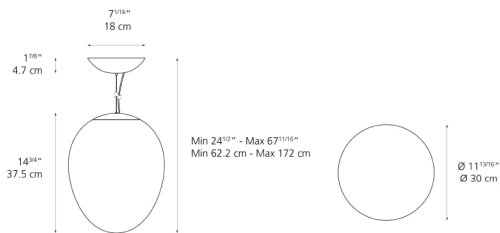

0152028A

Design By

BJARKE INGELS GROUP

Collection

Design

Specifications

Delivered lumens	1890lm
Light output ratio	95lm/W
Power consumption	20W
Led type	17W C.O.B.*
CCT (Correlated Color Temperature)	3000K
CRI (Color Rendering Index)	>90
Life expectancy	50000Hrs
Control type	Dimmable 0-10V / Dimmable 2-Wire**
Input Voltage	120-277V
Driver	EFORE - 1 x RCL030-0500A

*Integrated light source **2-wire dimming at 120VAC only

Features & Accessories

- Integrated driver dual-mode dimming, 2-wire and 0-10V dimming options

Dimensions

Packaging

1 Box

1 x 20-3/16" x 20-3/16" x 20-9/16" / 11.46 lbs - 51 cm x 51 cm x 52 cm / 5.2 kg

Light distribution

Diffused

Red = Max Cd. Through Vertical plane
Blue = Max Cd. Through Horizontal plane

Luminaire weight

6.61 lbs / 3 kg

Warranty

5 year limited warranty

www.amusespot.com
(702) 857-8212
FUN@AMUSESPOT.COM