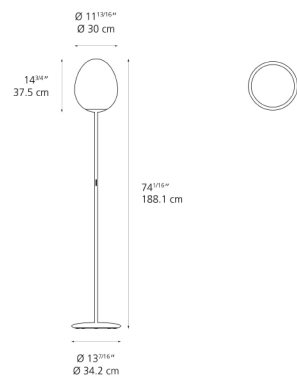

## Features & Accessories

- Cord set length: 78"

## Dimensions

## Luminaire weight

29.54 lbs / 13.4 kg