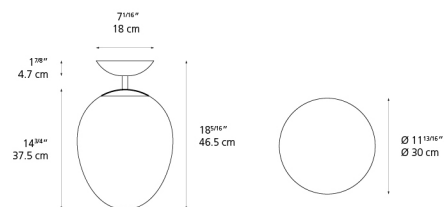

0152128A

Design By

BJARKE INGELS GROUP

Collection

Design

Specifications

Delivered lumens	1890lm
Light output ratio	95lm/W
Power consumption	20W
Led type	17W C.O.B.*
CCT (Correlated Color Temperature)	3000K
CRI (Color Rendering Index)	>90
Life expectancy	50000Hrs
Control type	Dimmable 0-10V / Dimmable 2-Wire**
Input Voltage	120-277V
Driver	EFORE - 1 x RCL030-0500A

*Integrated light source **2-wire dimming at 120VAC only

Features & Accessories

- Integrated driver dual-mode dimming, 2-wire and 0-10V dimming options

Dimensions

Packaging

1 Box

1 x 20-3/16" x 20-3/16" x 20-9/16" / 11.46 lbs - 51 cm x 51 cm x 52 cm / 5.2 kg

Light distribution

Diffused

Red = Max Cd. Through Vertical plane

Blue = Max Cd. Through Horizontal plane

Luminaire weight

6.61 lbs / 3 kg

Warranty

www.amusespot.com
(702) 857-8212
FUN@AMUESPOT.COM