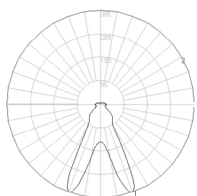

Light distribution

Diffused

Red = Max Cd. Through Vertical plane
Blue = Max Cd. Through Horizontal plane

Luminaire weight

5.73 lbs / 2.6 kg

Warranty

5 year limited warranty