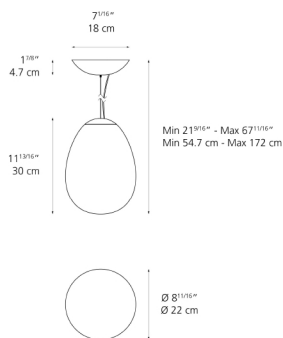

## Dimensions

## Packaging

1 Box

1 x 13-1/2" x 13-1/2" x 15-13/16" / 8.38 lbs - 34 cm x 34 cm x 40 cm / 3.8 kg

## Luminaire weight

5.73 lbs / 2.6 kg