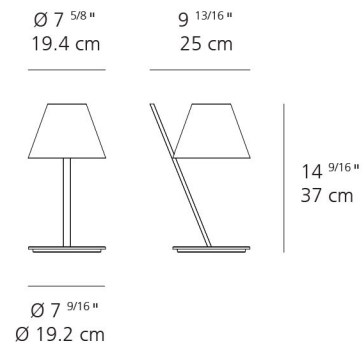

Tagora Table

Technical data

MATERIALS	Plastic, aluminum. Polycarbonate, aluminium, methacrylate.
EMISSION	Direct and diffused
LIGHT SOURCE	LED only Max 6W E12/G16.5
DIMMING FEATURE	Dimmable 2-Wire
FINISH	<input type="radio"/> White <input checked="" type="radio"/> Black
CERTIFICATIONS	c.UL.us listed