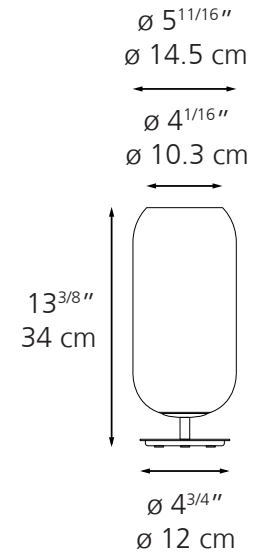

## GOPLE TABLE

## TECHNICAL DATA

**TOTAL POWER** LED (bulb non integrated only)  
Max 22W E26/A19

**DIMMING FEATURE** Dimmable on cord

**COLOR**

- Transparent glass with white gradient
- Transparent with chrome gradient
- Transparent with copper gradient
- Transparent with bronze gradient <sup>NEW</sup>
- Transparent with blue gradient <sup>NEW</sup>

## GOPLE MINI TABLE