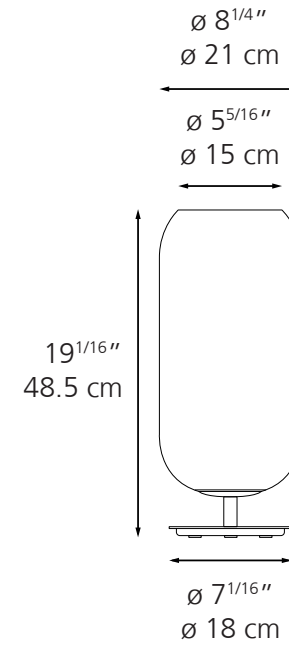

## GOPLE TABLE

## TECHNICAL DATA

**TOTAL POWER** LED (bulb non integrated only)  
Max 22W E26/A19

**DIMMING FEATURE** Dimmable on cord

**COLOR**

- Transparent glass with white gradient
- Transparent with chrome gradient
- Transparent with copper gradient
- Transparent with bronze gradient <sup>NEW</sup>
- Transparent with blue gradient <sup>NEW</sup>

## GOPLE MINI TABLE