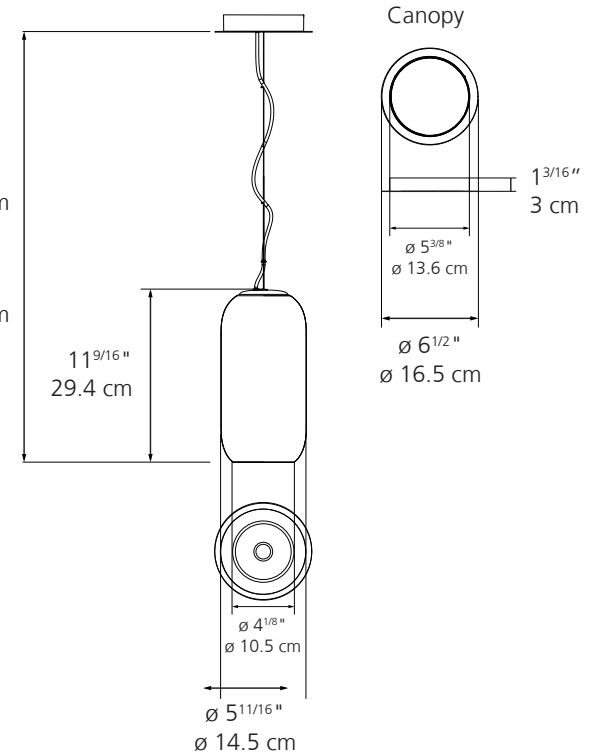

**Standard length**  
 Min 36<sup>1/4</sup>" Max 48"  
 Min 92 cm Max 122 cm

**Extended length**  
 Min 36<sup>1/4</sup>" Max 230"  
 Min 92 cm Max 548 cm

**TOTAL POWER** LED (bulb non integrated only)  
 Max 20W E26/A19

**CERTIFICATIONS** c.UL.us listed

**Standard length**  
 Min 36<sup>1/4</sup>" Max 48"  
 Min 92 cm Max 122 cm

**Extended length**  
 Min 36<sup>1/4</sup>" Max 230"  
 Min 92 cm Max 548 cm

<b>TOTAL POWER</b>	LED (bulb non integrated only) Max 7W E12/G16.5
<b>DIMMING FEATURE</b>	Dimmable
<b>COLOR</b>	<ul style="list-style-type: none"> <li>○ Transparent glass with white gradient</li> <li>● Transparent with chrome gradient</li> <li>● Transparent with copper gradient</li> <li>● Transparent with bronze gradient <sup>NEW</sup></li> <li>● Transparent with blue gradient <sup>NEW</sup></li> </ul>
<b>CERTIFICATIONS</b>	c.UL.us listed