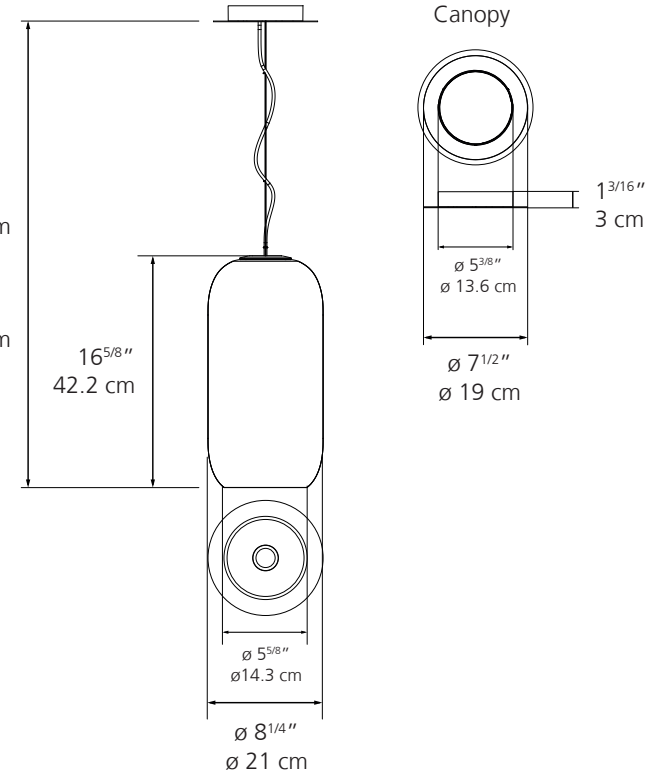

**Standard length**  
 Min 36<sup>1/4</sup>" Max 48"  
 Min 92 cm Max 122 cm

**Extended length**  
 Min 36<sup>1/4</sup>" Max 230"  
 Min 92 cm Max 548 cm

**TOTAL POWER** LED (bulb non integrated only)  
 Max 20W E26/A19

**CERTIFICATIONS** c.UL.us listed

**Standard length**  
 Min 36<sup>1/4</sup>" Max 48"  
 Min 92 cm Max 122 cm

**Extended length**  
 Min 36<sup>1/4</sup>" Max 230"  
 Min 92 cm Max 548 cm

<b>TOTAL POWER</b>	LED (bulb non integrated only) Max 7W E12/G16.5
<b>DIMMING FEATURE</b>	Dimmable
<b>COLOR</b>	<ul style="list-style-type: none"> <li>○ Transparent glass with white gradient</li> <li>● Transparent with chrome gradient</li> <li>● Transparent with copper gradient</li> <li>● Transparent with bronze gradient <sup>NEW</sup></li> <li>● Transparent with blue gradient <sup>NEW</sup></li> </ul>
<b>CERTIFICATIONS</b>	c.UL.us listed