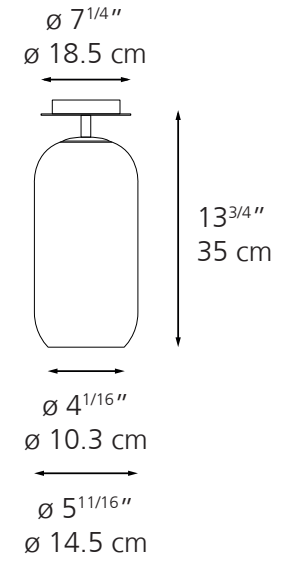

**TOTAL POWER** LED (bulb non integrated only)  
Max 22W E26/A19

**DIMMING FEATURE** Dimmable on cord

**COLOR**

- Transparent glass with white gradient
- Transparent with chrome gradient
- Transparent with copper gradient
- Transparent with bronze gradient <sup>NEW</sup>
- Transparent with blue gradient <sup>NEW</sup>

**CERTIFICATIONS** c.UL.us listed

<b>TOTAL POWER</b>	LED (bulb non integrated only) Max 22W E26/A19
--------------------	---

<b>DIMMING FEATURE</b>	Dimmable on cord
------------------------	------------------