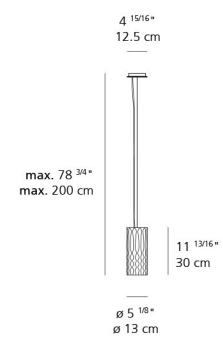

FIAMMA suspension

FIAMMA 30 suspension

EMISSION

direct

LIGHT SOURCE

LED

29W 3000K >80 CRI

DIMMING FEATURE

dimnable

DIMENSIONS

FINISH

- anodized black
- anodized grey

CERTIFICATIONS

c.UL.us listed