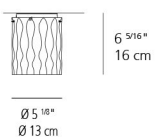

FIAMMA ceiling

FIAMMA 15 ceiling

EMISSION
direct

LIGHT SOURCE
LED
29W 3000K >80CRI

DIMMING FEATURE
dimmable

DIMENSIONS

FINISH

■ anodized black
■ anodized grey