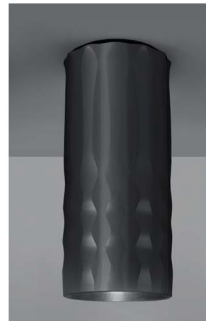

FIAMMA ceiling

FIAMMA 15 ceiling

EMISSION
direct

LIGHT SOURCE
LED
29W 3000K >80CRI

DIMMING FEATURE
dimmable

DIMENSIONS

FINISH

■ anodized black
■ anodized grey

CERTIFICATIONS
c.UL.us listed

FIAMMA 30 ceiling

EMISSION
direct

LIGHT SOURCE
LED
29W 3000K >80CRI

DIMMING FEATURE
dimmable

DIMENSIONS

FINISH

■ anodized black
■ anodized grey