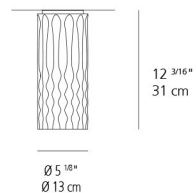

CERTIFICATIONS
c.UL.us listed

FIAMMA 30 ceiling

EMISSION
direct

LIGHT SOURCE
LED
29W 3000K >80CRI

DIMMING FEATURE
dimmable

DIMENSIONS

FINISH

■ anodized black
■ anodized grey