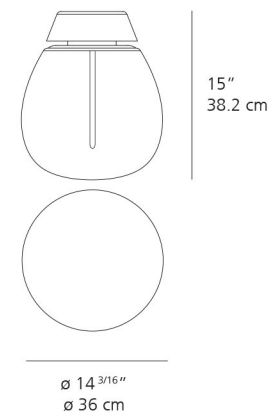

Light pipe in transparent low absorption coefficient methacrylate guides the light to the diffuser.

Diffused

LED  
16W 3000K>80CRI

Non dimmable

710lm

- Clear & Frosted (Diffuser)
- White (Base)

c.UL.us listed, IP20