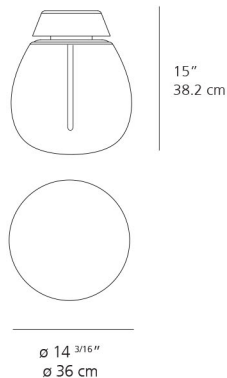

EMPATIA 26

Base in painted white die-cast aluminum.

Diffuser in handblown glass, clear towards the bottom and frosted at the top to allow reflection of the light without glaring and without losing efficiency.

Light pipe in transparent low absorption coefficient methacrylate guides the light to the diffuser.

Diffused

LED
16W 3000K>80CRI

Non dimmable

710lm

- Clear & Frosted (Diffuser)
- White (Base)

c.UL.us listed, IP20