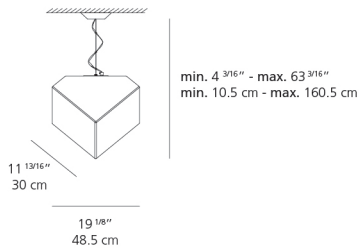

Lamp type	LED-T
Lamp	max 24W E26/A19
Lamp Included	No
Control type	On/Off
Input Voltage	120V
Power consumption	N/A
Ballast	N/A

Colors & Finishes

White

Materials

- Diffuser in thermoplastic material

Features & Accessories

- Not suitable for incandescent lighting

Dimensions

Packaging

1 Box

1 x 13" x 13" x 13-7/8" / 6.17 lbs - 33 cm x 33 cm x 35 cm / 2.8 kg

Light distribution

Diffused

Red = Max Cd. Through Vertical plane

Blue = Max Cd. Through Horizontal plane

Luminaire weight

4.19 lbs / 1.9 kg

Warranty

5 year Limited warranty

AMUSESPOT.COM
702.857.8212