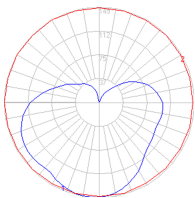

- Not suitable for incandescent lighting

Dimensions

Packaging

1 Box

1 x 13" x 13" x 13-7/8" / 6.17 lbs - 33 cm x 33 cm x 35 cm / 2.8 kg

Light distribution

Diffused

Red = Max Cd. Through Vertical plane

Blue = Max Cd. Through Horizontal plane

Luminaire weight

4.19 lbs / 1.9 kg

Warranty

5 year Limited warranty

AMUSESPOT.COM
702.857.8212