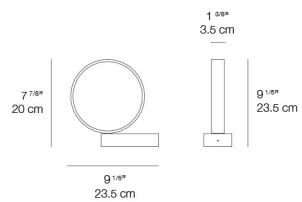

ECLITTICA 20 table

EMISSION
diffused

LIGHT SOURCE
LED
14W 3000K >80 CRI

DIMMING FEATURE
dimmer switch located on base

DIMENSIONS

FINISH

white
 black

CERTIFICATIONS
c.UL.us listed