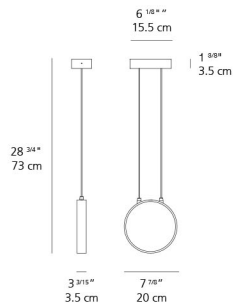

ECLITTICA suspension

EMISSION
diffused

LIGHT SOURCE
LED
14W 3000K >80 CRI

DIMMING FEATURE
dimmable

DIMENSIONS

FINISH

white
 black

CERTIFICATIONS
c.UL.us listed