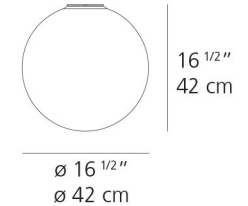

Dioscuri Wall/Ceiling

DIOSCURI 14

DIOSCURI 25

DIOSCURI 35

DIOSCURI 42

DIOSCURI 14

DIOSCURI 25

	DIOSCURI 14	DIOSCURI 25
EMISSION	Diffused	Diffused
LIGHT SOURCE	LED Bulb (non integrated) 4W LED E12/G16.5	LED, CFL, INC Max 100W E26/A19
DIMMING FEATURE	Dimmable	Dimmable
FINISH	○ White	○ White
CERTIFICATIONS	c.UL.us	c.UL.us