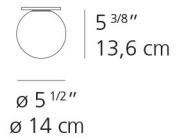

Dioscuri Wall/Ceiling

DIOSCURI 14

DIOSCURI 25

DIOSCURI 35

DIOSCURI 42

DIOSCURI 14

DIOSCURI 25

	DIOSCURI 14	DIOSCURI 25
EMISSION	Diffused	Diffused
LIGHT SOURCE	LED Bulb (non integrated) 4W LED E12/G16.5	LED, CFL, INC Max 100W E26/A19
DIMMING FEATURE	Dimmable	Dimmable
FINISH	○ White	○ White
CERTIFICATIONS	c.UL.us	c.UL.us