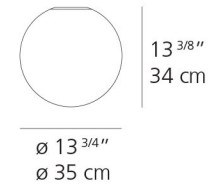

Dioscuri Wall/Ceiling

DIOSCURI 14

DIOSCURI 25

DIOSCURI 35

DIOSCURI 42

DIOSCURI 14

DIOSCURI 25

	DIOSCURI 14	DIOSCURI 25
EMISSION	Diffused	Diffused
LIGHT SOURCE	LED Bulb (non integrated) 4W LED E12/G16.5	LED, CFL, INC Max 100W E26/A19
DIMMING FEATURE	Dimmable	Dimmable
FINISH	○ White	○ White
CERTIFICATIONS	c.UL.us	c.UL.us