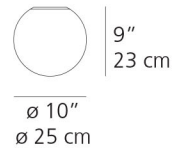

Dioscuri Wall/Ceiling

DIOSCURI 14

DIOSCURI 25

DIOSCURI 35

DIOSCURI 42

DIOSCURI 14

DIOSCURI 25

	DIOSCURI 14	DIOSCURI 25
EMISSION	Diffused	Diffused
LIGHT SOURCE	LED Bulb (non integrated) 4W LED E12/G16.5	LED, CFL, INC Max 100W E26/A19
DIMMING FEATURE	Dimmable	Dimmable
FINISH	○ White	○ White
CERTIFICATIONS	c.UL.us	c.UL.us