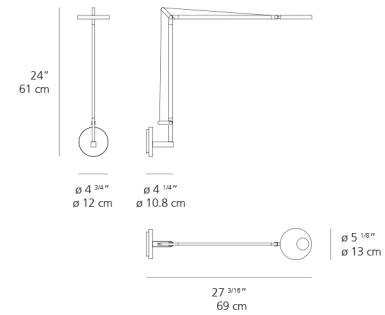

DEMETRA wall

EMISSION

direct

LIGHT SOURCE

LED

9W 3000K >80CRI

or

9W 2700K >90CRI

DIMMING FEATURE

dimmable

available with or without motion sensor

(available for anthracite grey and white finishes only)

DIMENSIONS