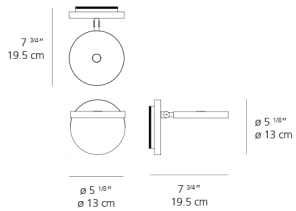

DEMETRA wall spot

EMISSION

direct and indirect

LIGHT SOURCE

LED

10.58W 3000K >80CRI

or

10.6W 2700K >90CRI

DIMMING FEATURE

available with or without switch

dimmable when with switch

on/off when without switch