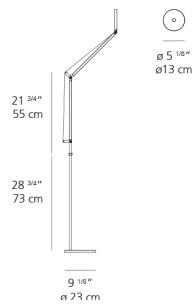

DEMETRA floor

EMISSION

direct

LIGHT SOURCE

LED

9W 3000K >80CRI

or

9W 2700K >90CRI

DIMMING FEATURE

dimmable

available with or without motion sensor

(available only in anthracite grey and white finishes)

DIMENSIONS