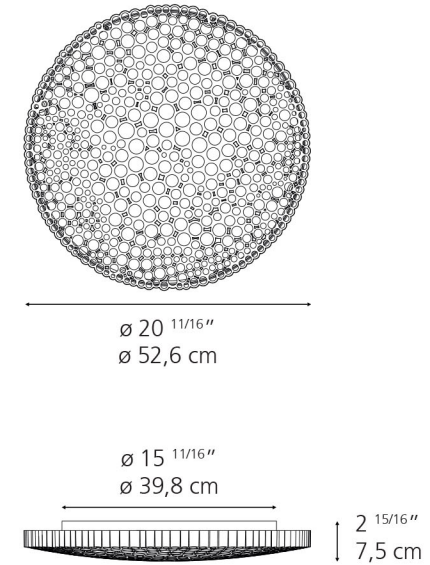

# Calipso Wall

# Technical Data

<b>MATERIALS</b>	Louver in ASA. Fractal shape of impure geometry.
<b>EMISSION</b>	Direct
<b>LIGHT SOURCE</b>	LED 49.8W 2700K >90CRI or 49.8W 3000K >90CRI
<b>DIMMING FEATURE</b>	Driver is compatible to both 2-wire Dimming and 0-10V dimming options
<b>DELIVERED LUMENS</b>	2884lm
<b>FINISH</b>	○ White
<b>CERTIFICATIONS</b>	c.UL.us listed, IP20, ADA