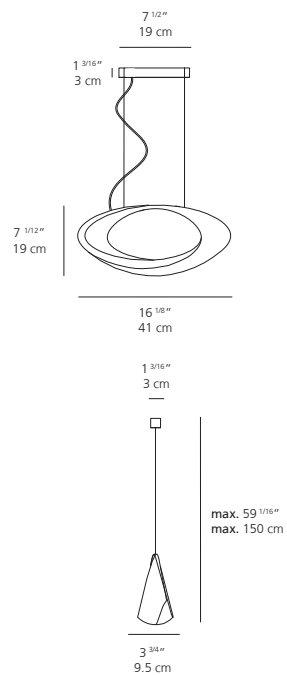

CABILDO suspension

EMISSION

indirect and diffused

LIGHT SOURCE

LED

29W 3000K >90CRI

or

29W 2700K >90CRI

DIMMING FEATURE

dimmable

DIMENSIONS

FINISH

☐ white

CERTIFICATIONS

c.UL.us listed

7 | Artemide