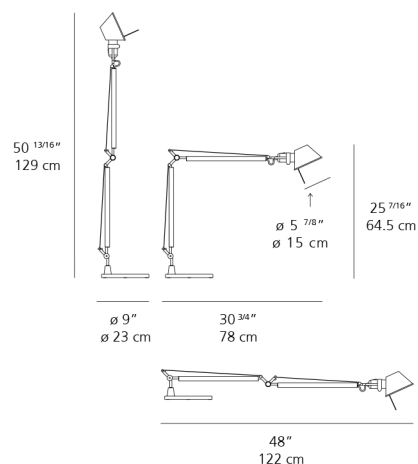

Base Clamp Bracket Inset pivot

AMUSESPOT.COM
702.857.8212

TOLOMEO MINI

EMISSION

adjustable direct

LIGHT SOURCE

LED
10W 3000K >80 CRI
or
LED
12W 3000K >80 CRI
or
LED, CFL, INC
100W E26/A19

DIMMING FEATURE

dimmer switch located on head for LED version
on/off switch located on head for E26 socket version

-  aluminum
-  black (E26 socket only)
-  white (E26 socket only)

CERTIFICATIONS

c.UL.us listed

TOLOMEO

EMISSION

adjustable direct

LIGHT SOURCE

LED
10W 3000K >80 CRI
or
LED
12W 3000K >80 CRI
or
LED, CFL, INC
max 100W E26/A19

DIMMING FEATURE

dimmer switch located on head for LED version
on/off switch located on head for E26 socket version