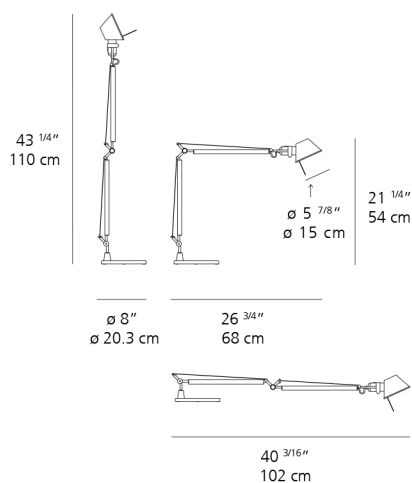

Base Clamp Bracket Inset pivot

AMUSESPOT.COM
702.857.8212

TOLOMEO MINI

EMISSION

adjustable direct

LIGHT SOURCE

LED
10W 3000K >80 CRI
or
LED
12W 3000K >80 CRI
or
LED, CFL, INC
100W E26/A19

DIMMING FEATURE

dimmer switch located on head for LED version
on/off switch located on head for E26 socket version

-  aluminum
-  black (E26 socket only)
-  white (E26 socket only)

CERTIFICATIONS

c.UL.us listed

TOLOMEO

EMISSION

adjustable direct

LIGHT SOURCE

LED
10W 3000K >80 CRI
or
LED
12W 3000K >80 CRI
or
LED, CFL, INC
max 100W E26/A19

DIMMING FEATURE

dimmer switch located on head for LED version
on/off switch located on head for E26 socket version